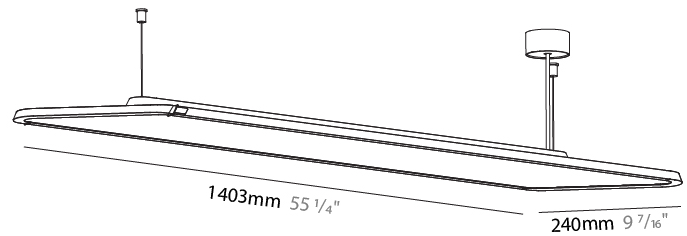

1. To build a product code in our configurator select the specify button on the base model # product page
2. To build a manual product code on this datasheet choose from the options listed below in blue font and add the suffix to the base model #

GENERAL

Series: Hadi
Subseries: Hadi-M Suspended
Brand: Prolicht
Division: Architectural
Mounting Type: Suspension
Mounting Location: Ceiling

PHYSICAL

Shape: Rectangle
Length (mm): 1403
Length (in): 55 1/4
Width (mm): 240
Width (in): 9 7/16
Height (mm): 48
Height (in): 1 7/8
Light Distribution: Direct / Indirect
Fixture Finish: SSR / BKV / CWI / CRY / HAB / UFT / ITA / RUA / FTG / MYG / LOD / PUS / FRO / FUP / KIA / POP / BLS / SPG / MEY / GOH / GUM / CHC / COM / ABZ / JAG / OBR / MOS / ROR
Fixture Material: Extruded Aluminum / Steel
Cable Details: 2,000mm / 6,000mm Transparent Cable

ELECTRICAL

Lamp Type: LED (Zhaga Standard)
Input Wattage (W): 68.5
Total Output Wattage (W): 61.8
Dimming: Non-Dimmable
Driver Included: No
Driver Location: Integrated
Driver Type: Constant Current - Universal
Driver Class: Class 2
Input Voltage (V): 120 - 277
Upon Request: 0-10V Dimming

LED

Color Temperature (°K): 3000 / 3500 / 4000
Max. Delivered Lumen (lm): 6879 / 6863 / 7003
Nominal Lumen (lm): 8606 / 8687 / 8762
CRI: >90 CRI
Lamp Life (hrs): 50000

OPTICAL

RATINGS AND CERTIFICATIONS

Certified By: Certified for North American Standards
IP rating: IP20